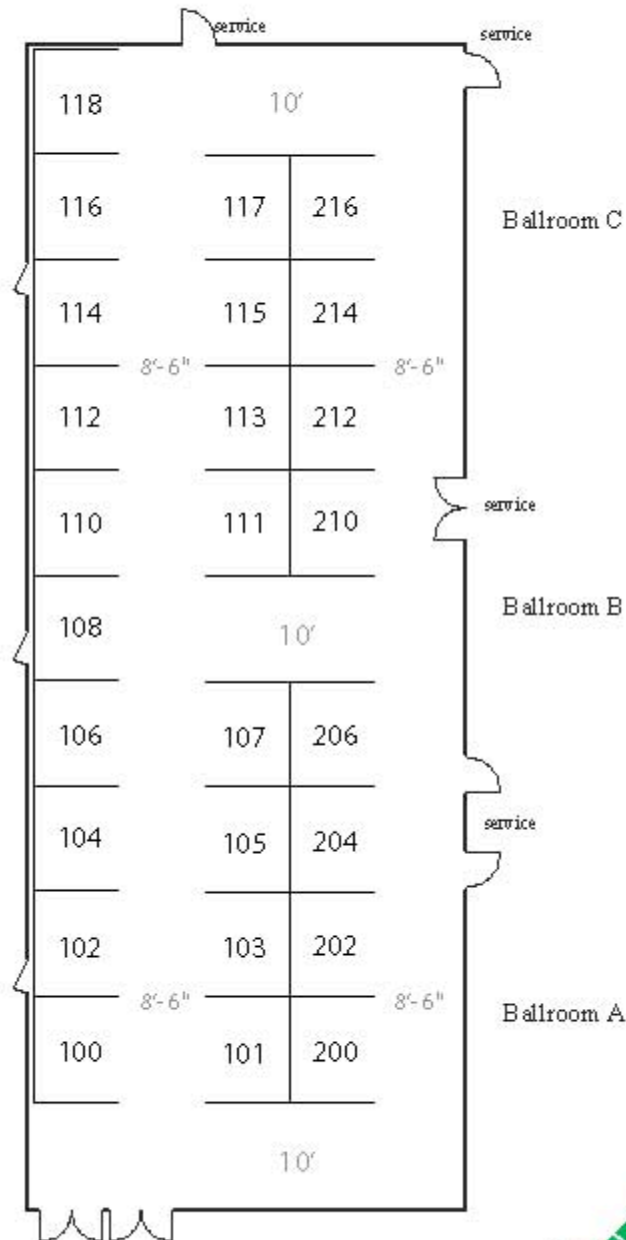

MOBILE ENTERPRISE SUMMIT
June 28-30, 2011
Hyatt Regency San Francisco Airport
Halls A-C

NOTE:
 - ALL BOOTHS ARE 8'x10'
 UNLESS NOTED

 - (26) TOTAL BOOTHS
 - AISLE WIDTHS AS NOTED

Please make 2 -3 selections as applications are on a dynamic receipt process